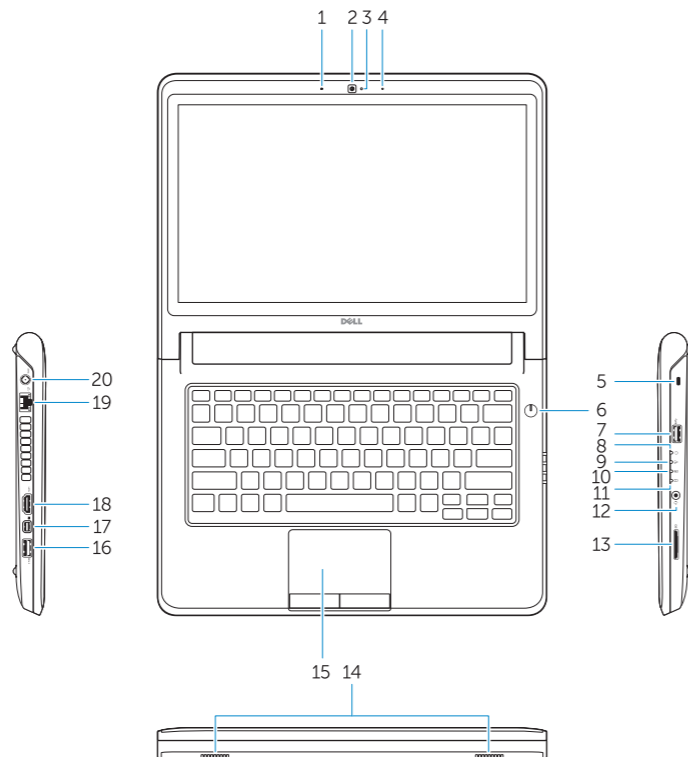

P47G

P47G002

Latitude -3350

Features

Caracteristici | Funkcije

1. Microphone
2. Camera
3. Camera-status light
4. Microphone
5. Security-cable slot
6. Power button
7. USB 3.0 connector
8. Power-status light
9. Wireless-status light
10. Battery-status light
11. Hard-drive activity light
12. Headset connector
13. SD-card reader
14. Speakers
15. Touchpad
16. USB 3.0 connector
17. Mini DisplayPort connector
18. HDMI connector
19. RJ45 connector
20. Power connector
21. Network-status Light